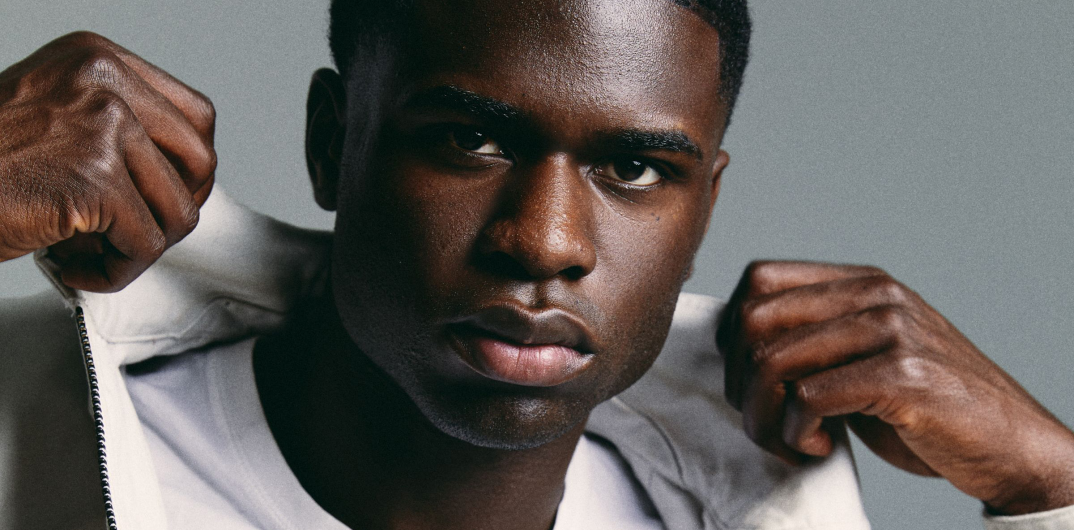

MODELWERK

MICHAEL OWUSU

HEIGHT: 189

BUST: 95

WAIST: 75

HIPS: 91

SHOES: 46

SIZE: 48