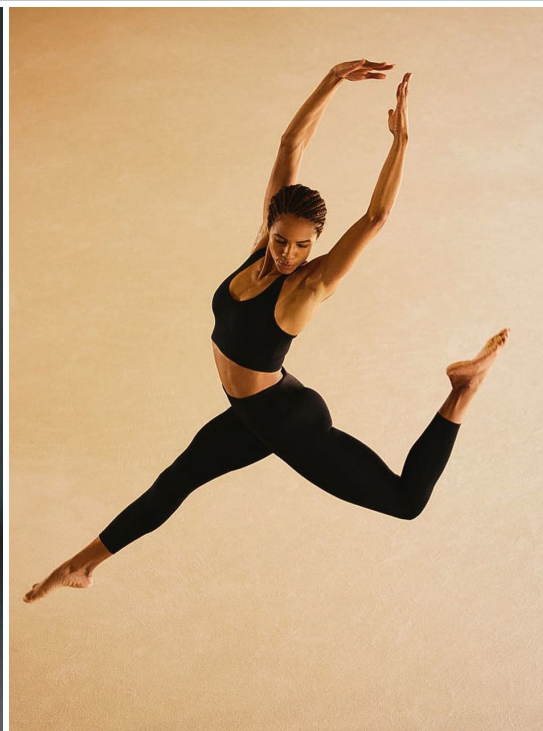

# MODELWERK

ALEXANDRA WESTER

HEIGHT: 180

BUST: 85

WAIST: 63

HIPS: 90

SHOES: 41

HAIR: BROWN